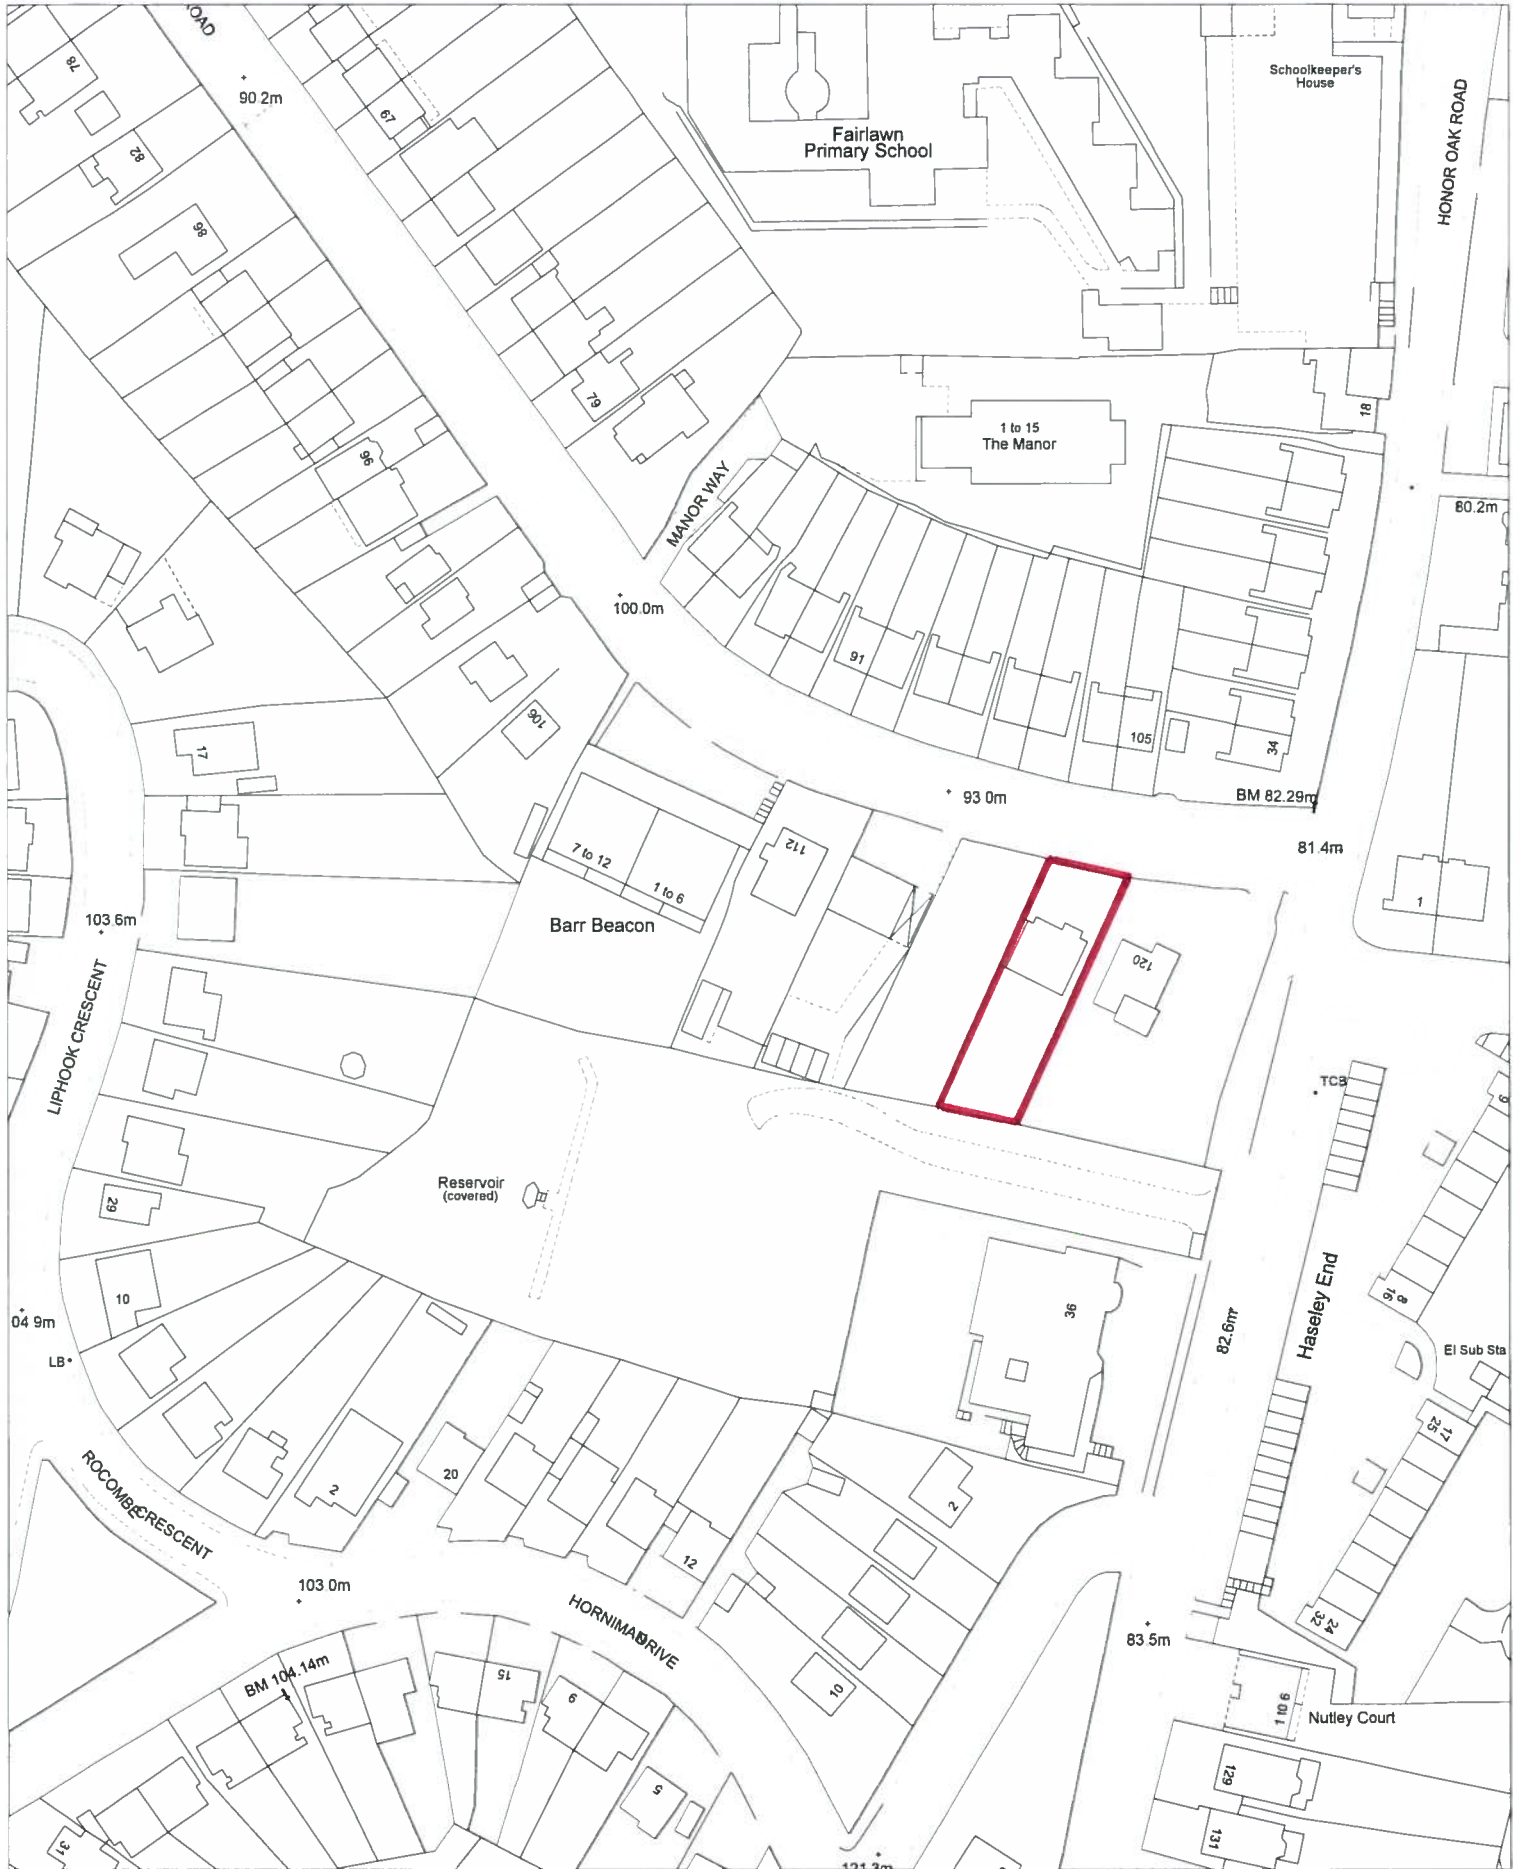

118 CANONBIE RD, SE23

Scale: 1250
Base on the
Ordnance Survey map
Licence no: 100017710
London, SE6 4RU

Date: 07/07/15